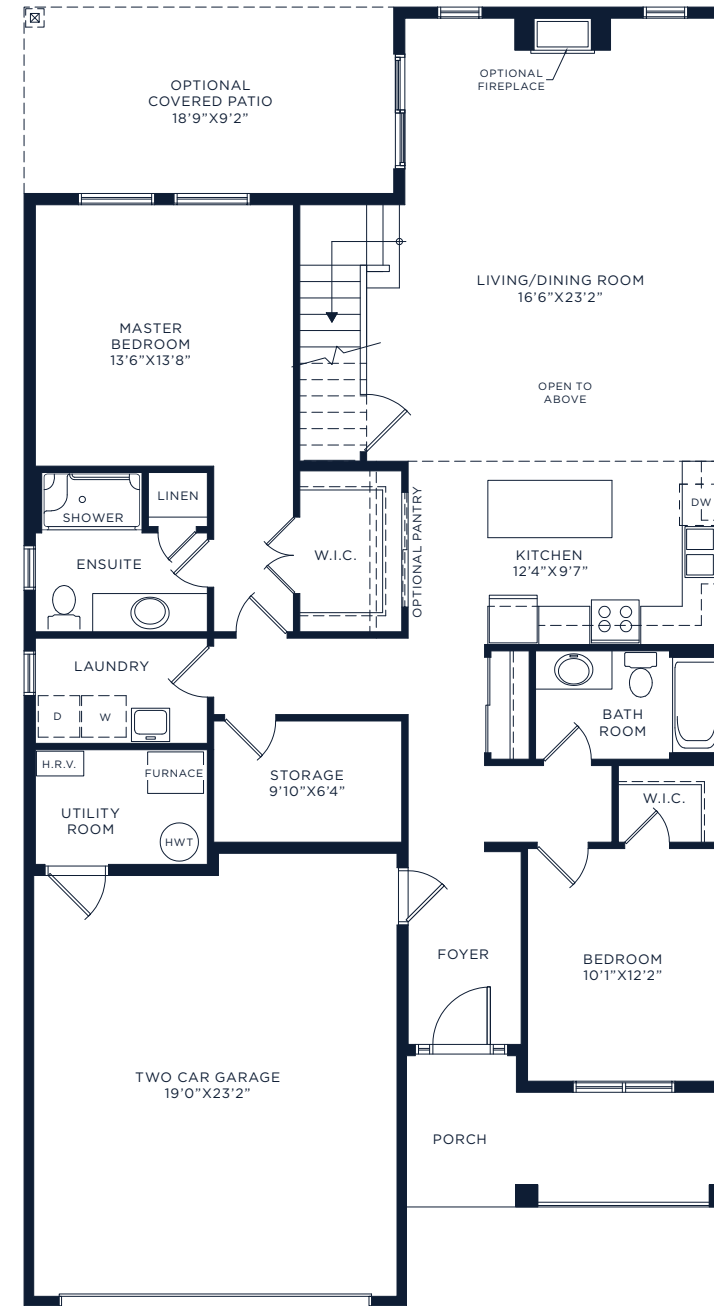

THE SURF

2,255 SQ.FT.
3 BEDROOMS / 3 BATHROOMS / 2 DOOR GARAGE

BUNGALOW + LOFT

ELEVATION A

GROUND FLOOR
1,685 SQ.FT.

SECOND FLOOR
570 SQ.FT.