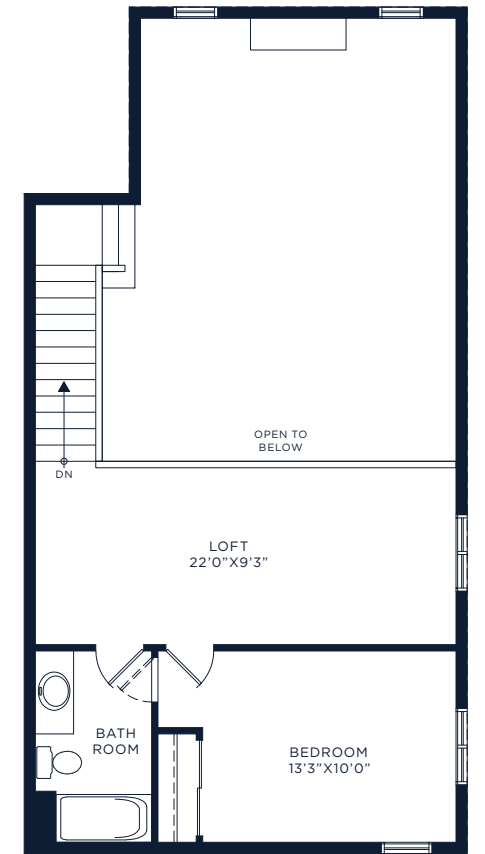

THE SURF

2,255 SQ.FT.
3 BEDROOMS / 3 BATHROOMS / 2 DOOR GARAGE

BUNGALOW + LOFT

ELEVATION A

GROUND FLOOR
1,685 SQ.FT.

SECOND FLOOR
570 SQ.FT.